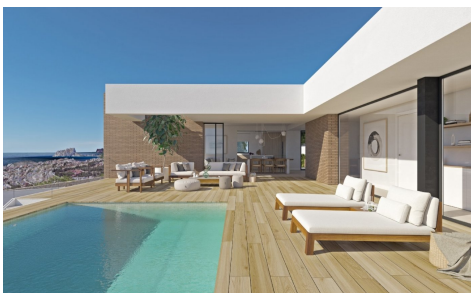

## Villa in Benitachell

€1,871,000

3

4

615m<sup>2</sup>

951m<sup>2</sup>

NEW BUILD LUXURY VILLA IN CUMBRE DEL SOL An exclusive house in an idyllic setting on the Residential Resort Cumbre de Sol, a contemporary masterpiece with wonderful sea views. The upper floor houses the entire house, which provides extra comfort. The night area consists of three en-suite bedrooms bathed in natural light that preserve a great deal of privacy with respect to the day areas. The living room, dining room and kitchen are linked to the exterior, thanks to the use of glass walls that favour a permanent visual connection with the sea. The terrace of more than 70m<sup>2</sup> is dominated by an infinity pool. The house...(Ask for More Details!)