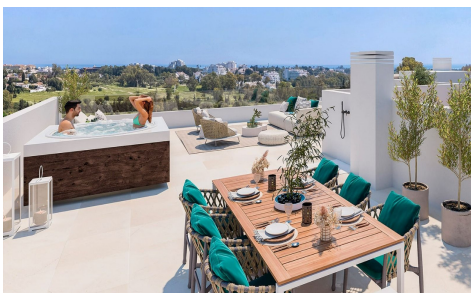

## Apartment in Atalaya

€720,000

3

2

121m<sup>2</sup>

N/A

**\*\*Last 2 units available\*\*** Amazing new development on the Benahavis road close to Shops, bars, supermarkets and golf. Stunning contemporary design with floor to ceiling patio doors, open plan fully fitted kitchen, Quality fittings throughout, Under floor heating, Private parking and Store room. Special attention has been given to the communal areas in this development with a large adult pool, Heated pool, Childrens pool and even a Lake. The communal areas will be finished as an ideal place to relax and enjoy those hot summer days. A childrens play area and special water jets are also included in the communal area specially for families. The development has its own onsite fully...(Ask for More Details!)