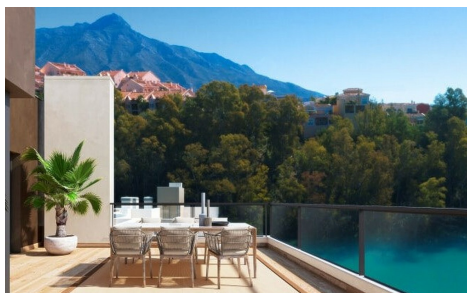

IM14301K

Penthouse in Nueva Andalucia

€950,000

3

2

113m²

N/A

** Key Ready Properties **A private modern residential complex in the heart of the Golf Valley, Nueva Andalucía, just 5 kilometres from Puerto Banús. This new residential complex comprises 98 apartments distributed throughout several three storey buildings in contemporary Mediterranean style. The 2 and 3 bedroom apartments and the wonderful penthouses and duplex homes are surrounded by carefully landscaped gardens and four communal pools. The project has been designed to ensure that all of the homes enjoy impressive panoramic views from the generously sized terraces and living rooms. Architecture in the communal areas is inspired by the "Boho Chic" and "Country Chic" aesthetic concepts where natural materials and colours are...(Ask for More