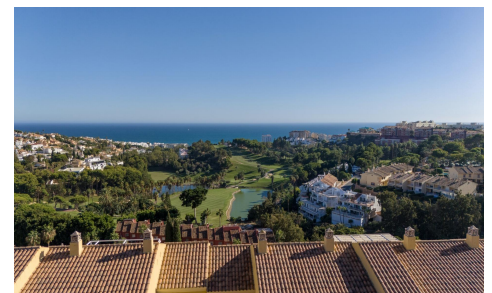

MRS80240C

Apartment in Benalmadena

€850,000

3

3

148m²

N/A

Luxury New Build Homes at Torrequebrada Golf " Exclusive Living in BenalmádenaElegant Design Surrounded by NatureDiscover a prestigious new development in Benalmádena, where luxury and nature blend seamlessly. This exclusive project offers 112 high-end apartments and duplex penthouses with 2 and 3 bedrooms, designed to maximize space, comfort, and natural light. Large windows and open-plan layouts connect indoor and outdoor living, leading to spectacular terraces with breathtaking views of Golf Torrequebrada and the Mediterranean Sea. A Selection of Luxury Homes2-bedroom, 2-bathroom apartments with en-suite master bedrooms, double basins, and enclosed showers. Spacious duplex penthouses featuring open-plan living, dining, and kitchen