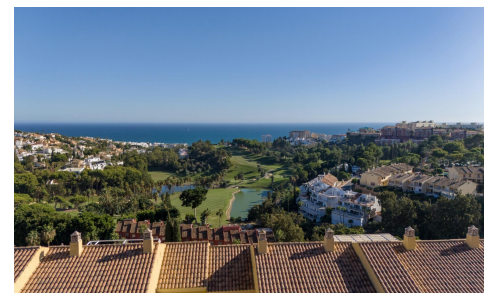

MRS64183V

Apartment in Benalmadena

€415,000

2

2

88m²

N/A

Luxury New Build Homes at Torrequebrada Golf â€“ Exclusive Living in BenalmÃ¡dena
Elegant Design Surrounded by Nature
Discover a prestigious new development in BenalmÃ¡dena, where luxury and nature blend seamlessly. This exclusive project offers 112 high-end apartments and duplex penthouses with 2 and 3 bedrooms, designed to maximize space, comfort, and natural light. Large windows and open-plan layouts connect indoor and outdoor living, leading to spectacular terraces with breathtaking views of Golf Torrequebrada and the Mediterranean Sea. A Selection of Luxury Homes
2-bedroom, 2-bathroom apartments with en-suite master bedrooms, double basins, and enclosed showers. Spacious duplex penthouses featuring open-plan living, dining, and kitchen