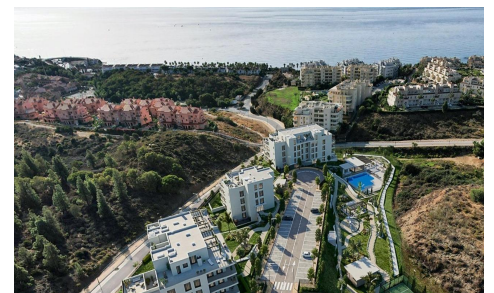

MLS10513V

*** APARTMENTS AND PENTHOUSES TO ENJOY THEIR SEA VIEWS AND COMMON AREAS, VERY CLOSE TO THE BEACH !!!

3

2

153m²

N/A

*** APARTMENTS AND PENTHOUSES TO ENJOY THEIR SEA VIEWS AND COMMON AREAS, VERY CLOSE TO THE BEACH !!! . New development of apartments and penthouses in Mijas Costa, in an unmatched location on the western coast, close to the Calaburra lighthouse in the El Chaparral area, an ideal place to enjoy all the nature and environment offered by Mijas Costa, just 700 meters from the Mediterranean Sea , on the skirts of the Sierra de Mijas, with direct connection to Malaga and the main cities of the Costa del Sol. A project with a total of 55 new apartments in Mijas from 1 to 3 bedrooms,...(Ask for More Details!)