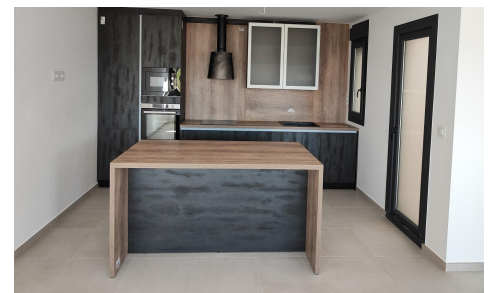

MRG28405A

Apartment in Torre Pacheco

€179,000

2

2

90m²

N/A

NEW BUILD APARTMENTS IN TORRE-PACHECO New Build residential complex of apartments in Torre Pacheco (Murcia) in the heart of Costa C lida. The second phase has 25 apartments and penthouses with 2 and 3 bedrooms. Modern apartments with open plan kitchen with spacious and bright living-dining room with access to a large terrace. Modern penthouses has private solarium. An options underground parking space and storage room at an extra cost. Modern complex with communal swimming pool and garden areas. All the comforts are at your fingertips. There are supermarkets, pharmacies, banks, schools, bars, restaurants, the beach and the airport are just a few minutes away. There is also a golf club in...(Ask for More Details!)