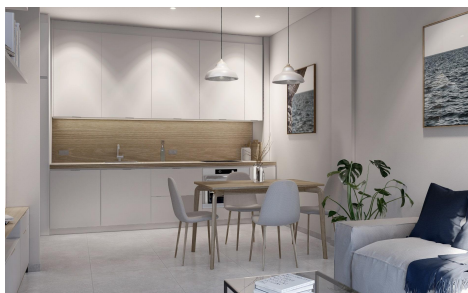

MRG28405A

Apartment in Torre Pacheco

€179,000

2

2

90m²

N/A

NEW BUILD APARTMENTS IN TORRE-PACHECO New Build residential complex of apartments in Torre Pacheco (Murcia) in the heart of Costa C lida. The second phase has 25 apartments and penthouses with 2 and 3 bedrooms. Modern apartments with open plan kitchen with spacious and bright living-dining room with access to a large terrace. Modern penthouses has private solarium. An options underground parking space and storage room at an extra cost. Modern complex with communal swimming pool and garden areas. All the comforts are at your fingertips. There are supermarkets, pharmacies, banks, schools, bars, restaurants, the beach and the airport are just a few minutes away. There is also a golf club in...(Ask for More Details!)